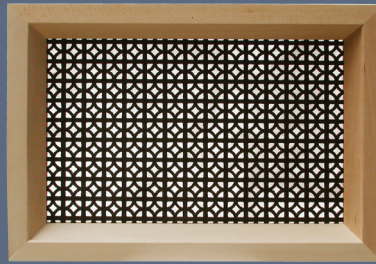

# Wood Millwork

- Quality handcrafted manufacturing since 1963
- Natural basswood and oak
- For all 1  $\frac{3}{4}$ " and 1  $\frac{3}{8}$ " doors
- 100's of shapes and sizes
- Refer to your RSL Price Catalog or contact your sales representative

Louvers

Grills

Frames

Plants

Custom moulding up to 7" wide

800-257-8641

[www.RSLinc.com](http://www.RSLinc.com)