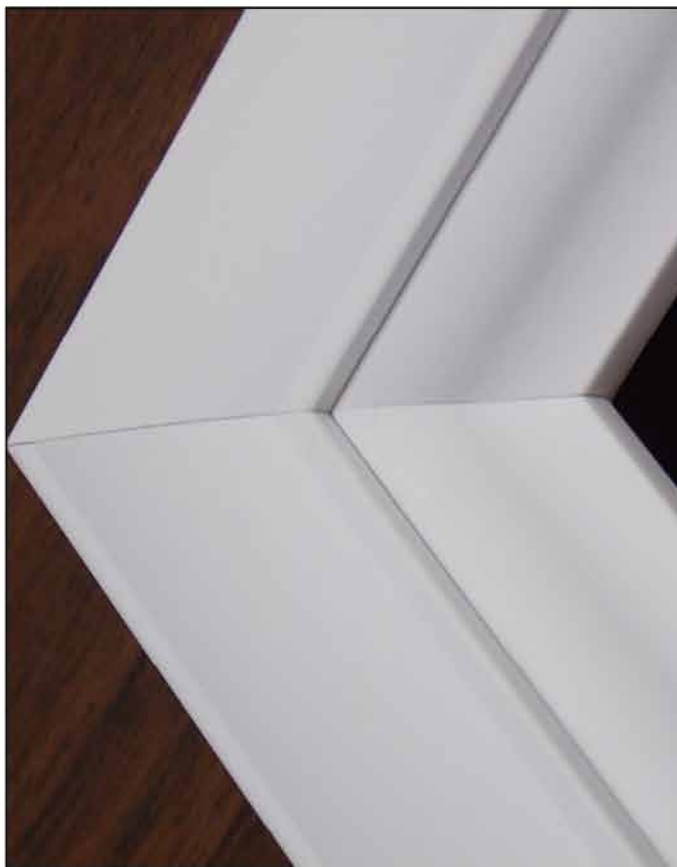

Attractive PVC frame with smooth cap to cover screws.

Features and Benefits

- Missile impact tested and approved!
- Attractive vinyl frame
- Vinyl cap covers screws (no plugs)
- Fits 2'6", 2'8" and 3'0" doors with normal cutouts
- Meets High Velocity Hurricane Zone codes for Florida and other coastal areas
- Eliminates the need for hurricane shutters
- Easy to paint or stain
- Added value of noise reduction
- Covered by an unmatched lifetime warranty