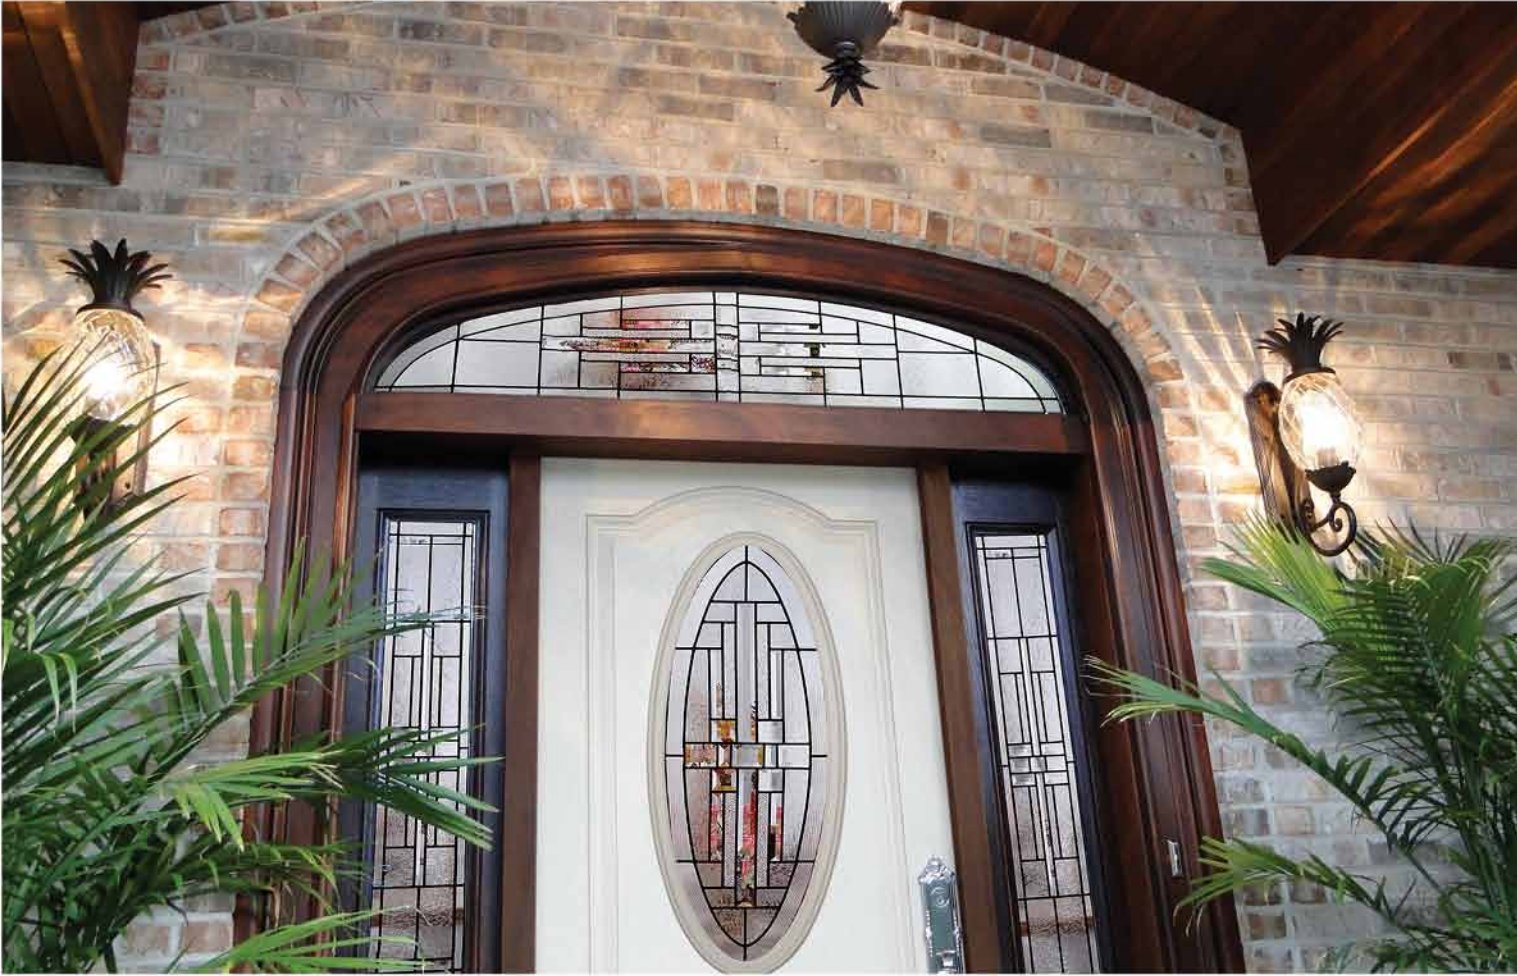

Templar - 3947TE with 3848TE Sidelights and Elliptical Transom