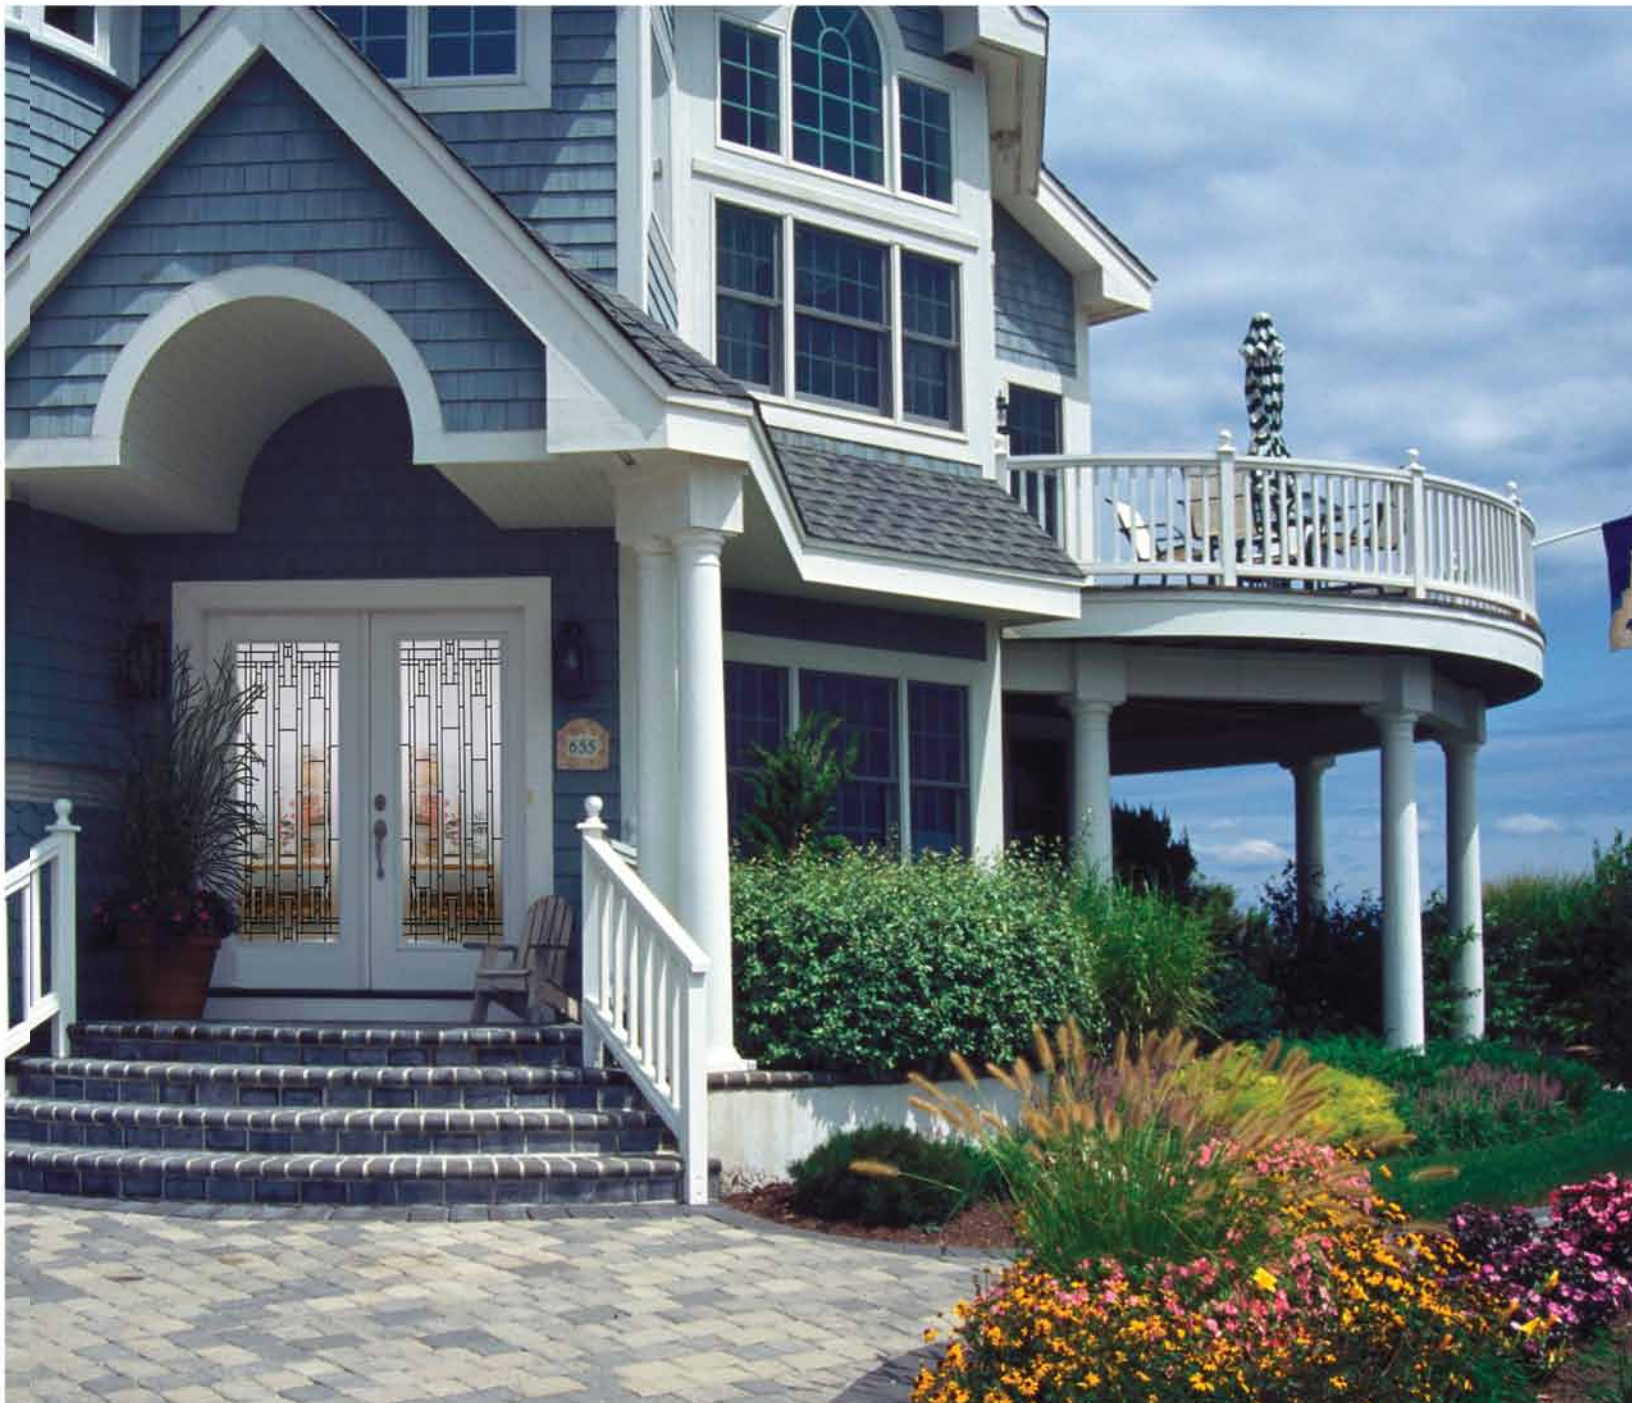

*RSL doorglass adds beauty,
natural light and a great first
impression to your home.*

AFTER