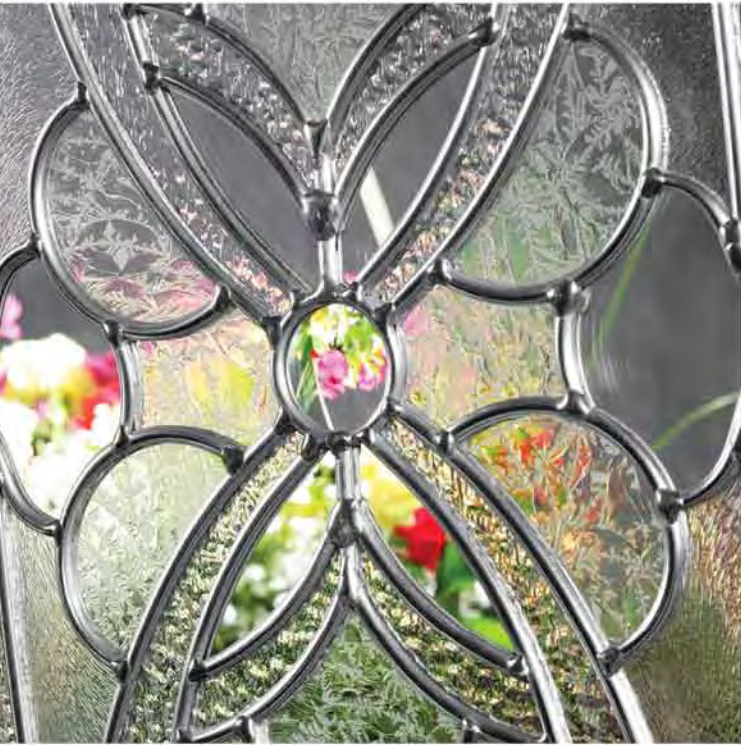

64" & 80"

Zinc Doorglass

Blossom 3100BL